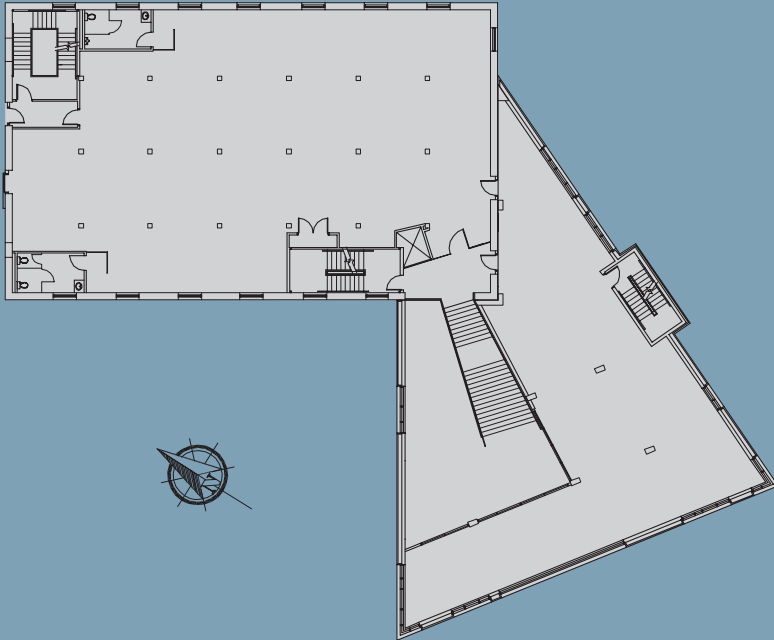

Second Floor South · 7825 ft²

LocalMotive Crossing
P: 403 249 6869 · F: 403 240 7159
1240 - 20th Avenue SE
Calgary, Alberta · T2G 1M8
lm@localmotiveinc.com
www.localmotiveinc.com