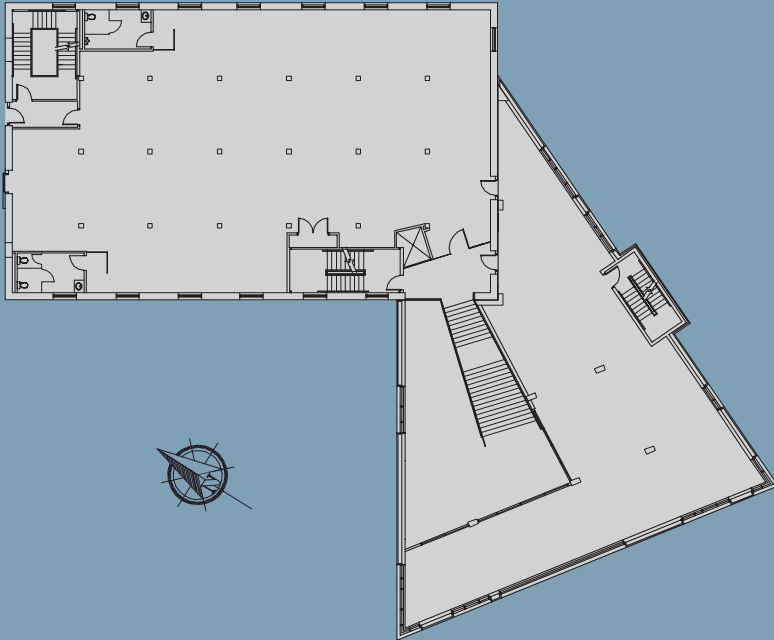

## Second Floor South · 7825 ft<sup>2</sup>

**LocalMotive Crossing**  
P: 403 249 6869 · F: 403 240 7159  
1240 - 20th Avenue SE  
Calgary, Alberta · T2G 1M8  
lm@localmotiveinc.com  
www.localmotiveinc.com