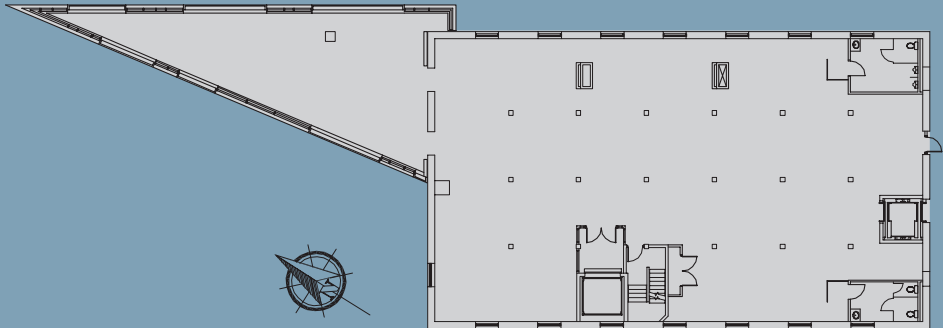

Second Floor North · 6826 ft²

LocalMotive Crossing
P: 403 249 6869 · F: 403 240 7159
1240 - 20th Avenue SE
Calgary, Alberta · T2G 1M8
lm@localmotiveinc.com
www.localmotiveinc.com