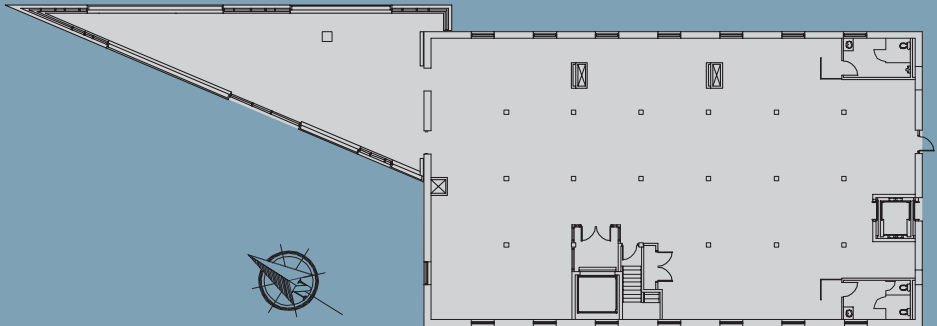

Third Floor North · 6822 ft²

LocalMotive Crossing
P: 403 249 6869 · F: 403 240 7159
1240 - 20th Avenue SE
Calgary, Alberta · T2G 1M8
lm@localmotiveinc.com
www.localmotiveinc.com